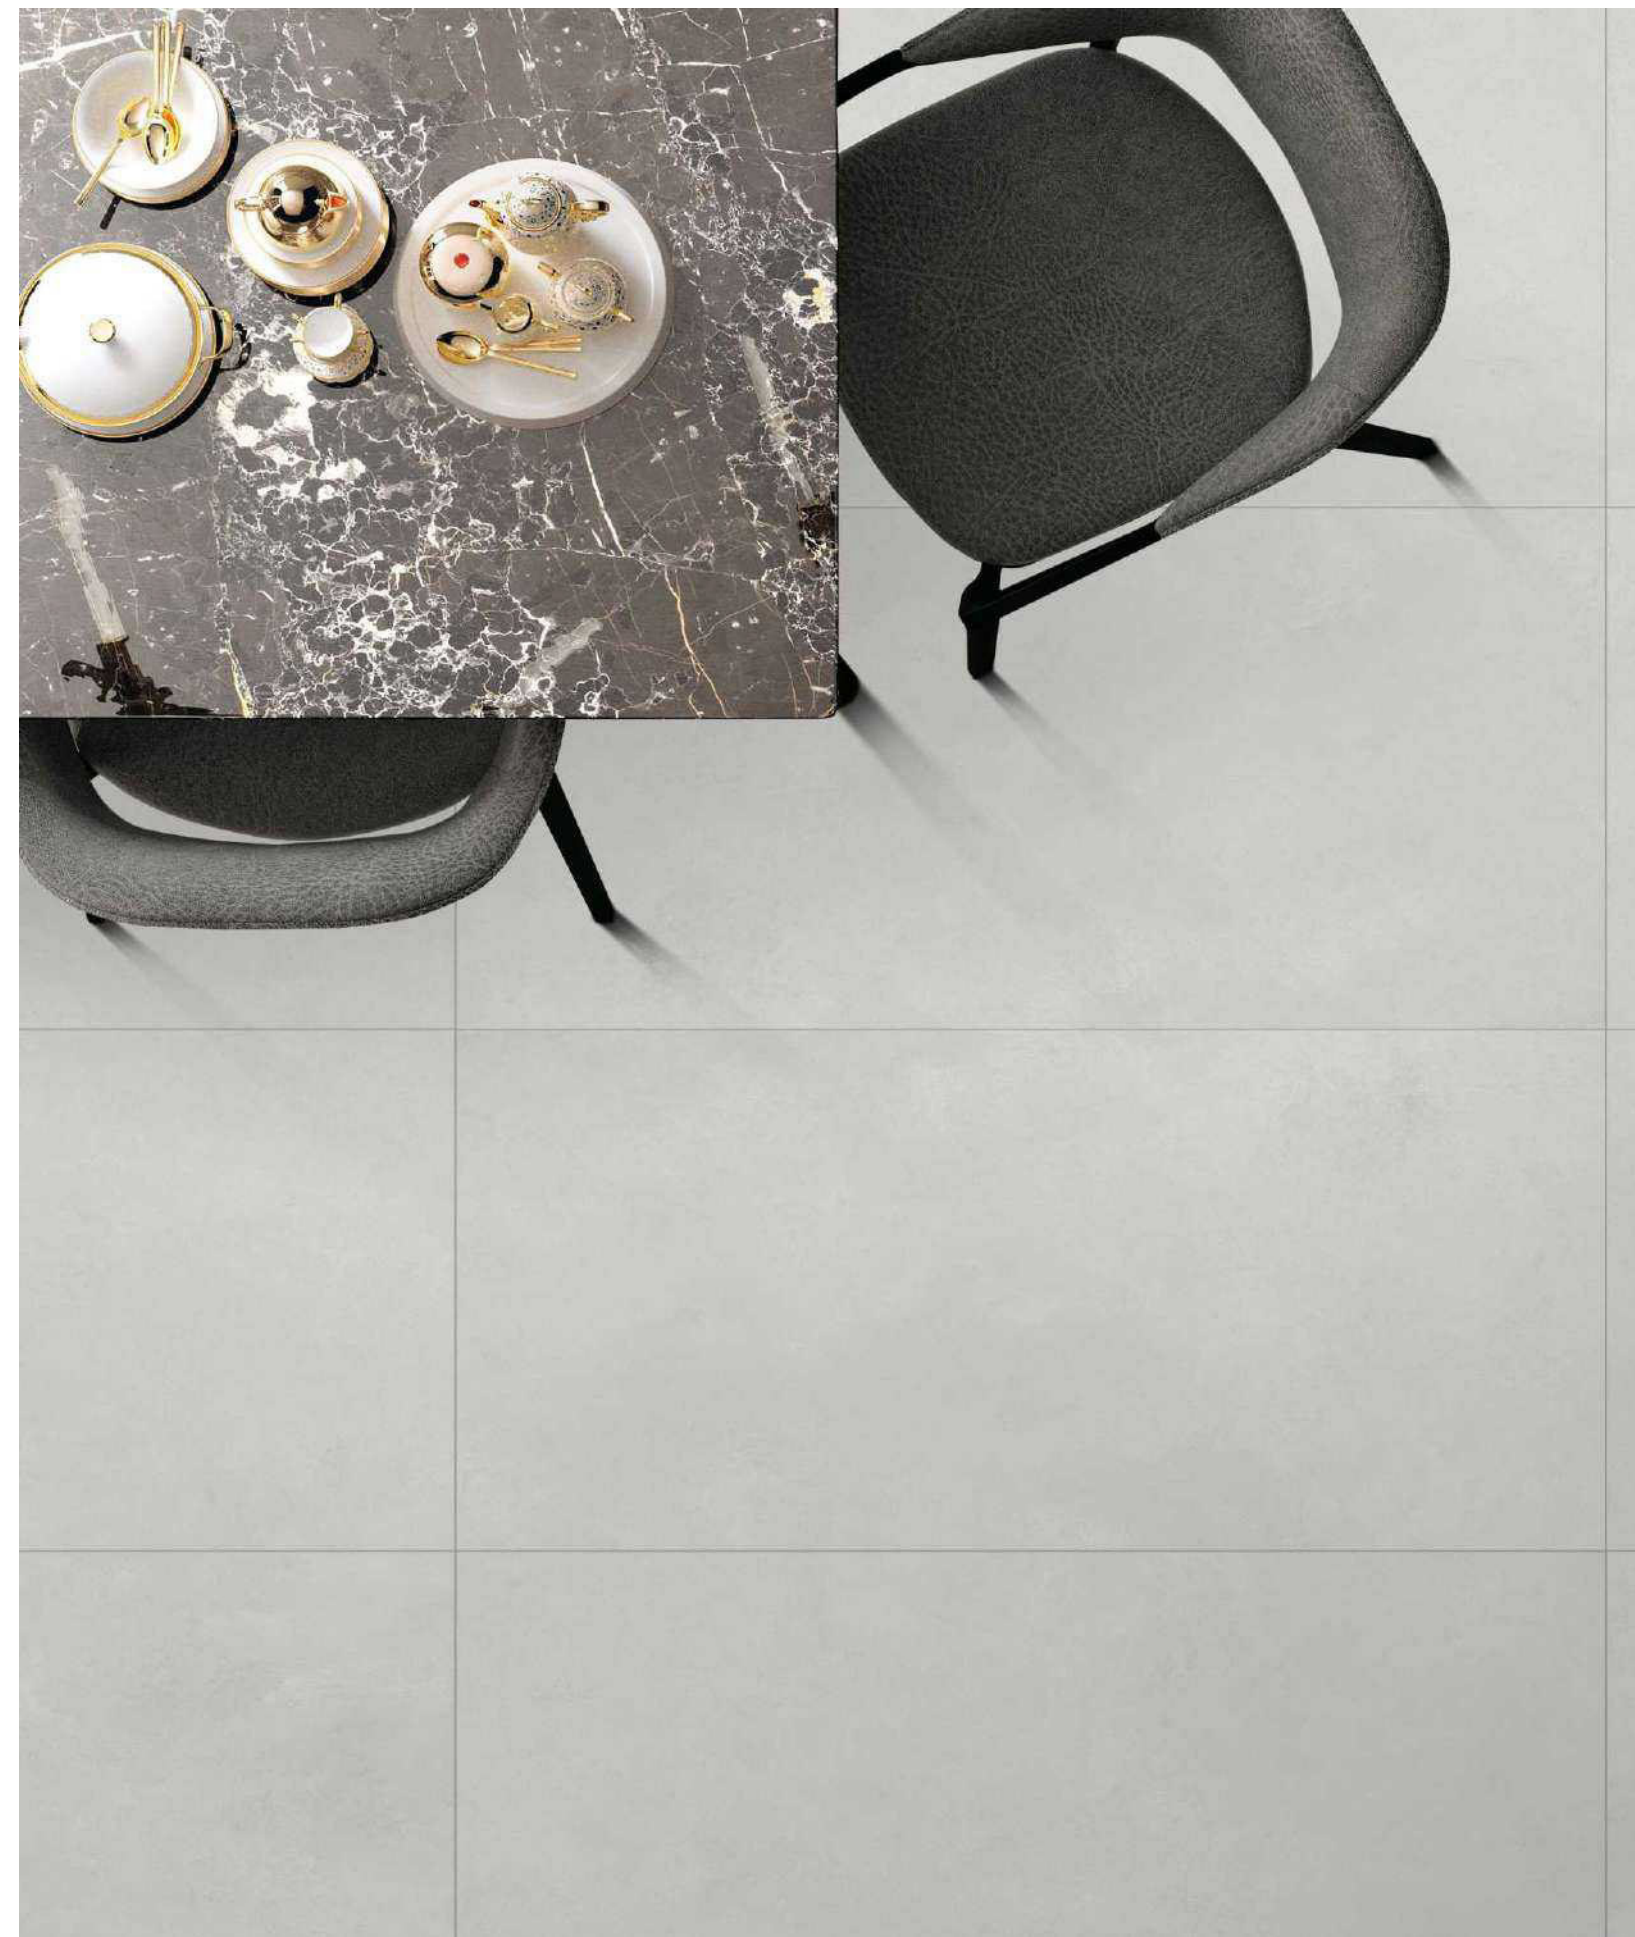

Floor :
Aspen
Brown

LGF[®]
TILES

Bestone Bianco

60x120 cm

Matt

Random faces : 4

Floor :
Bestone
Bianco

LGF[®]
TILES