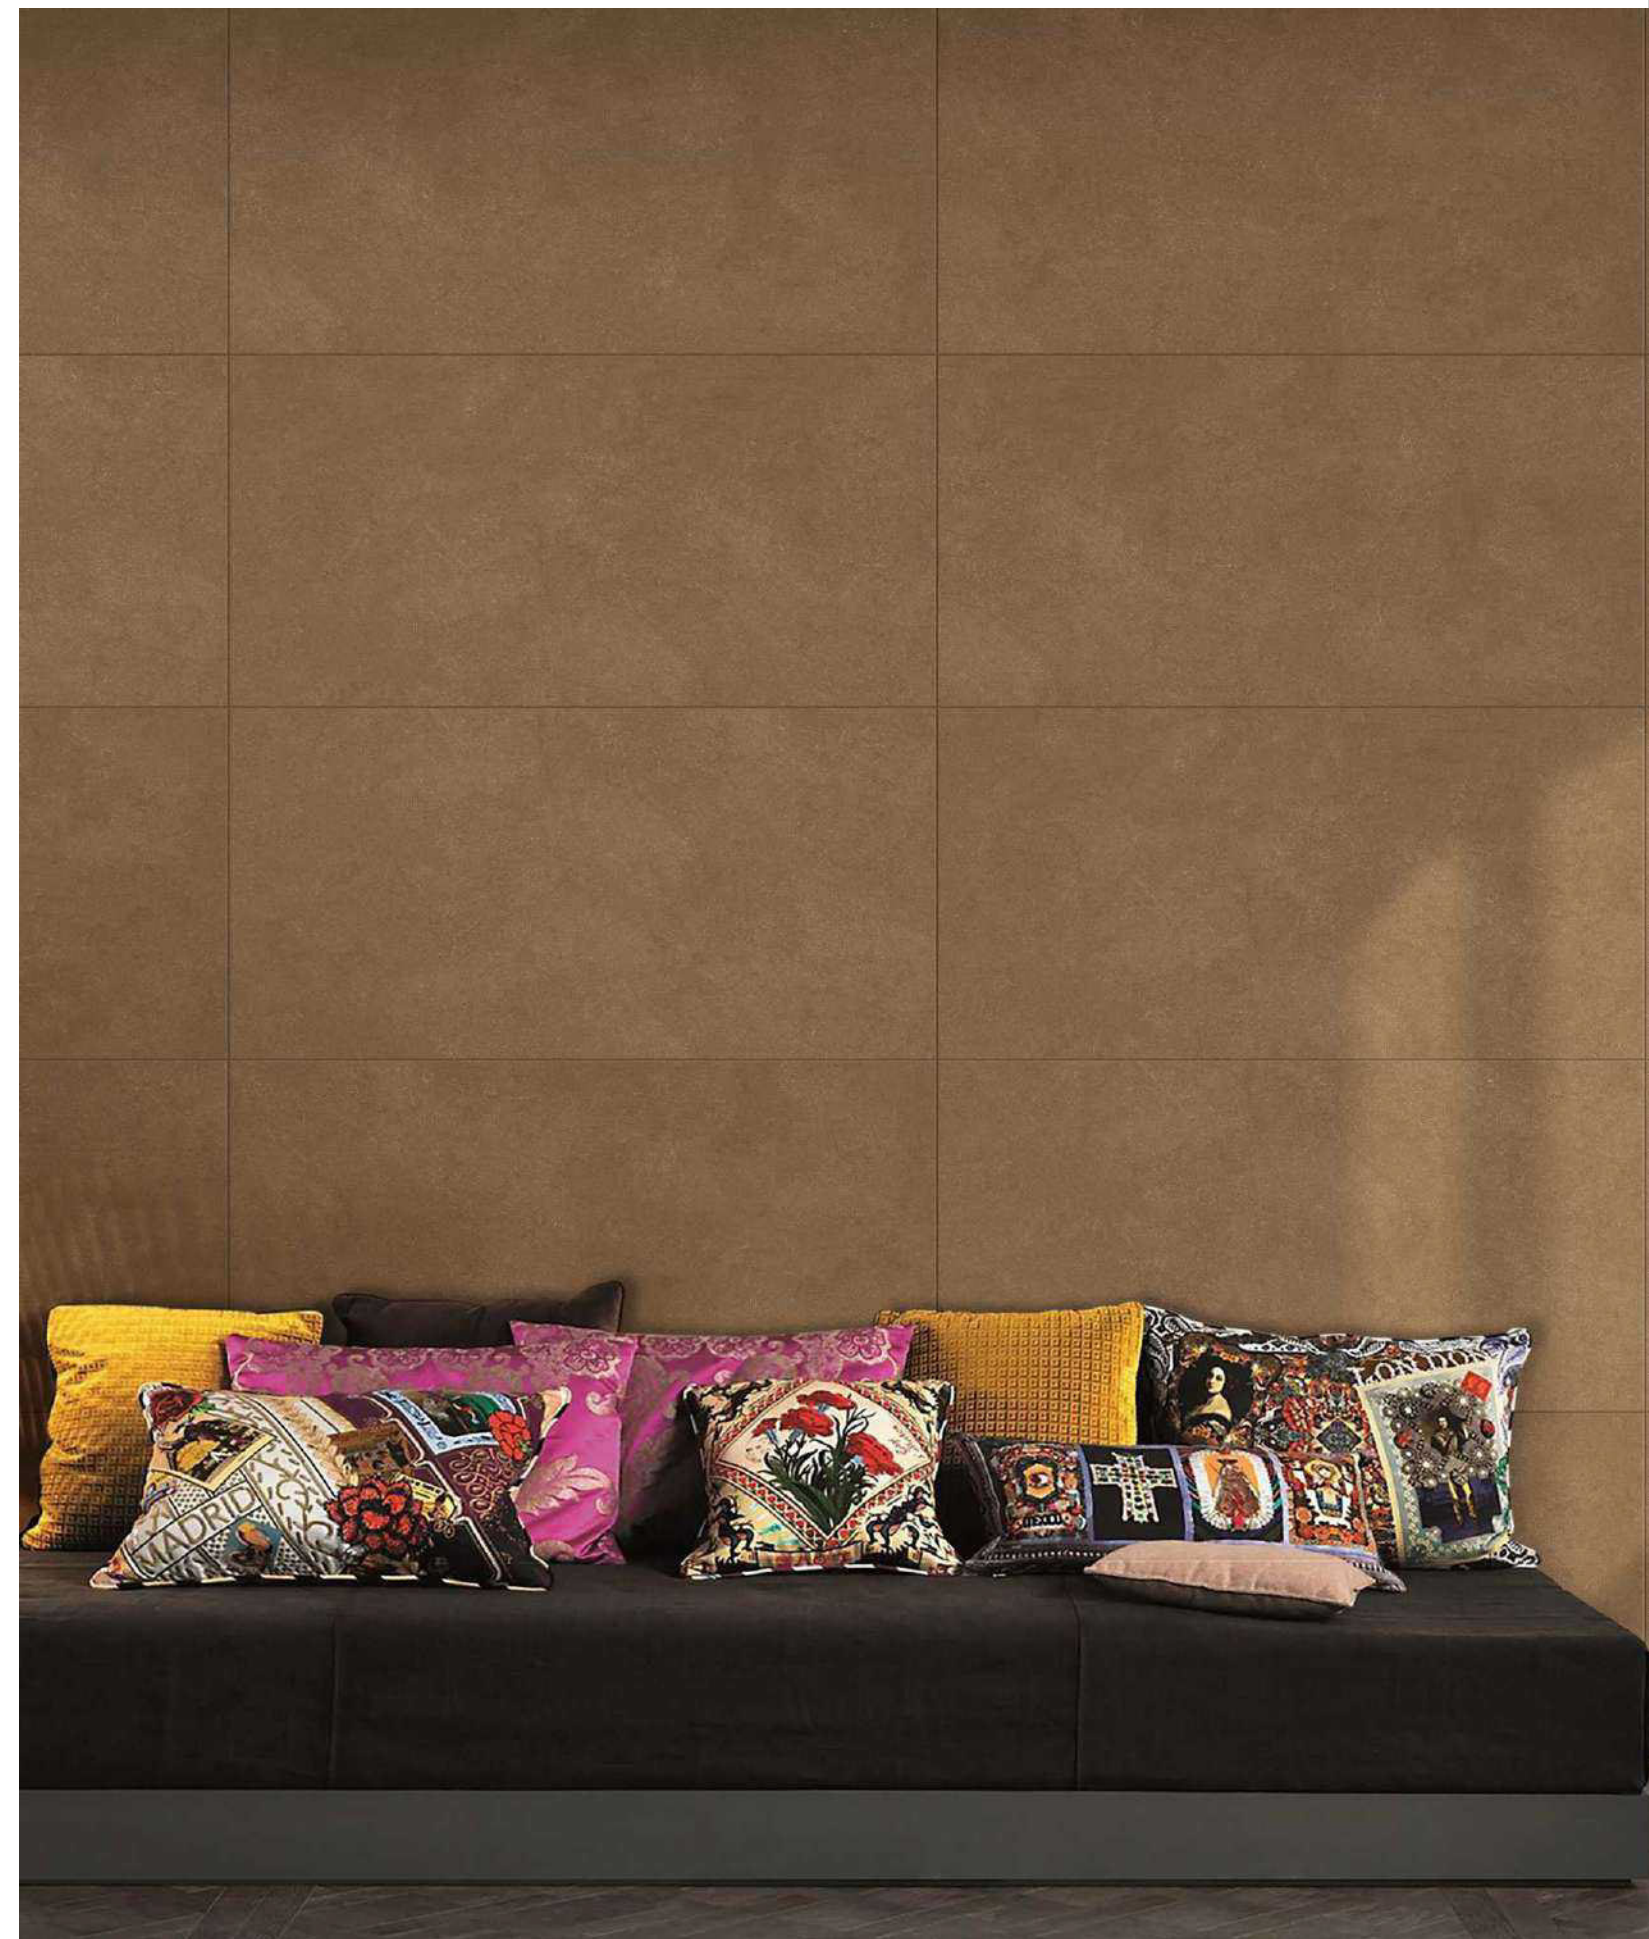

Wall :
Cemento
Tusk

Cemento Brown

60x120 cm

Matt

Random faces : 4

Wall :
Cemento
Brown

LGF[®]
TILES

Lounge Bianco