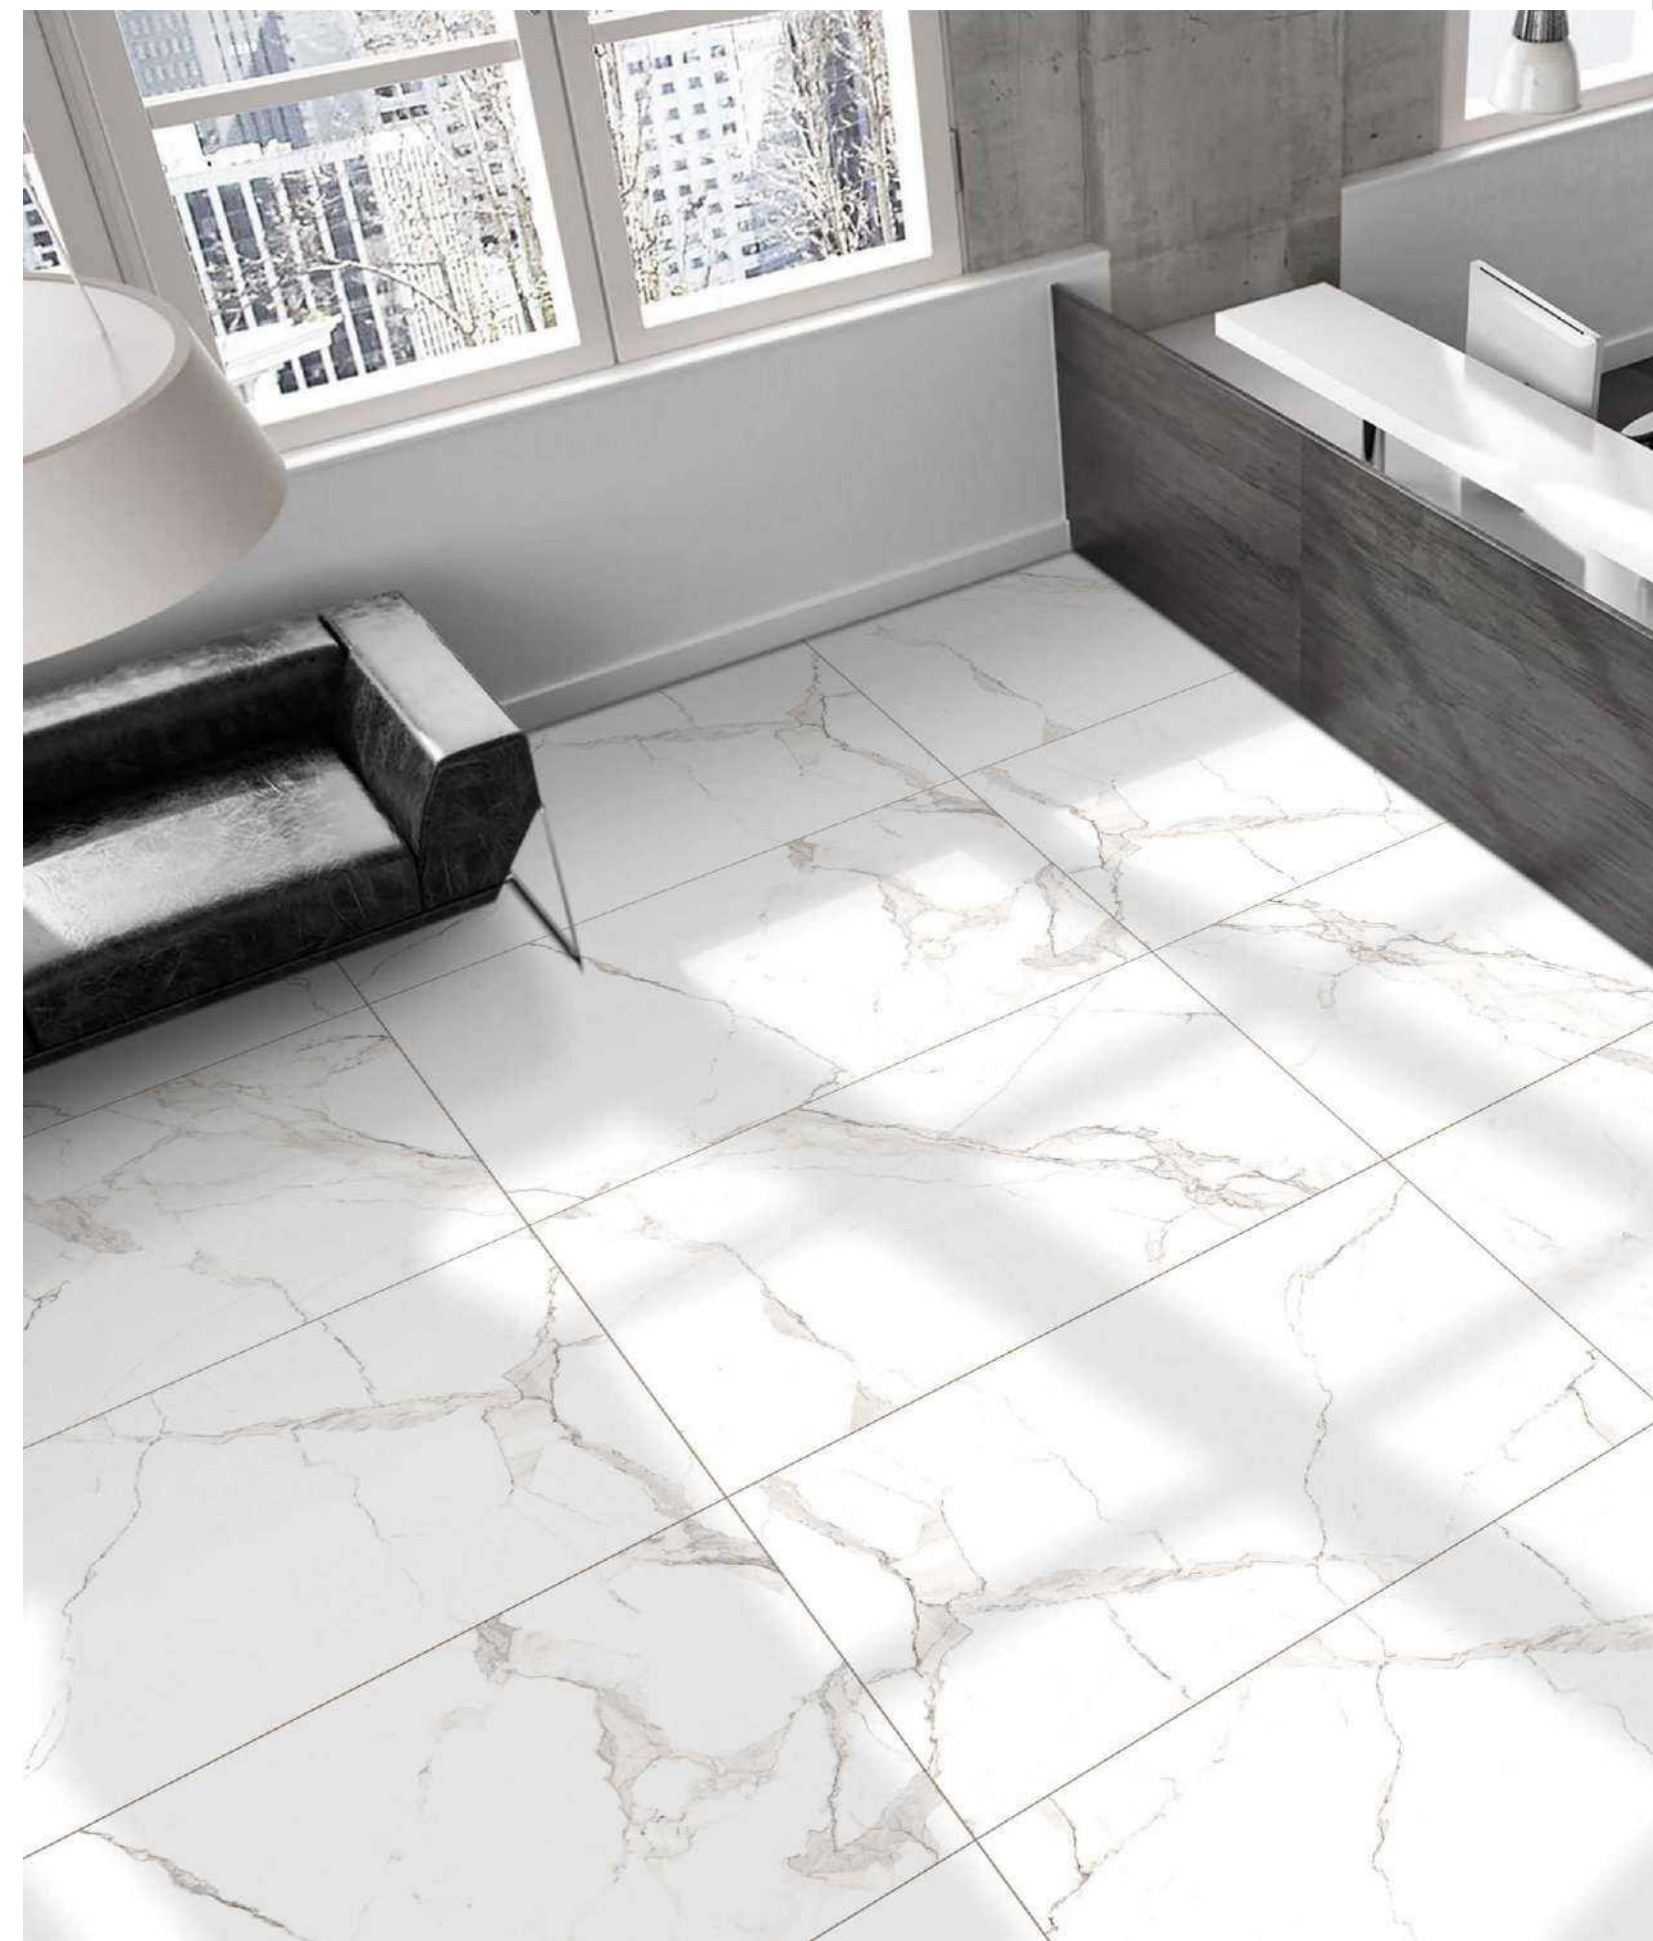

Floor :
Classic
Staturio Matt