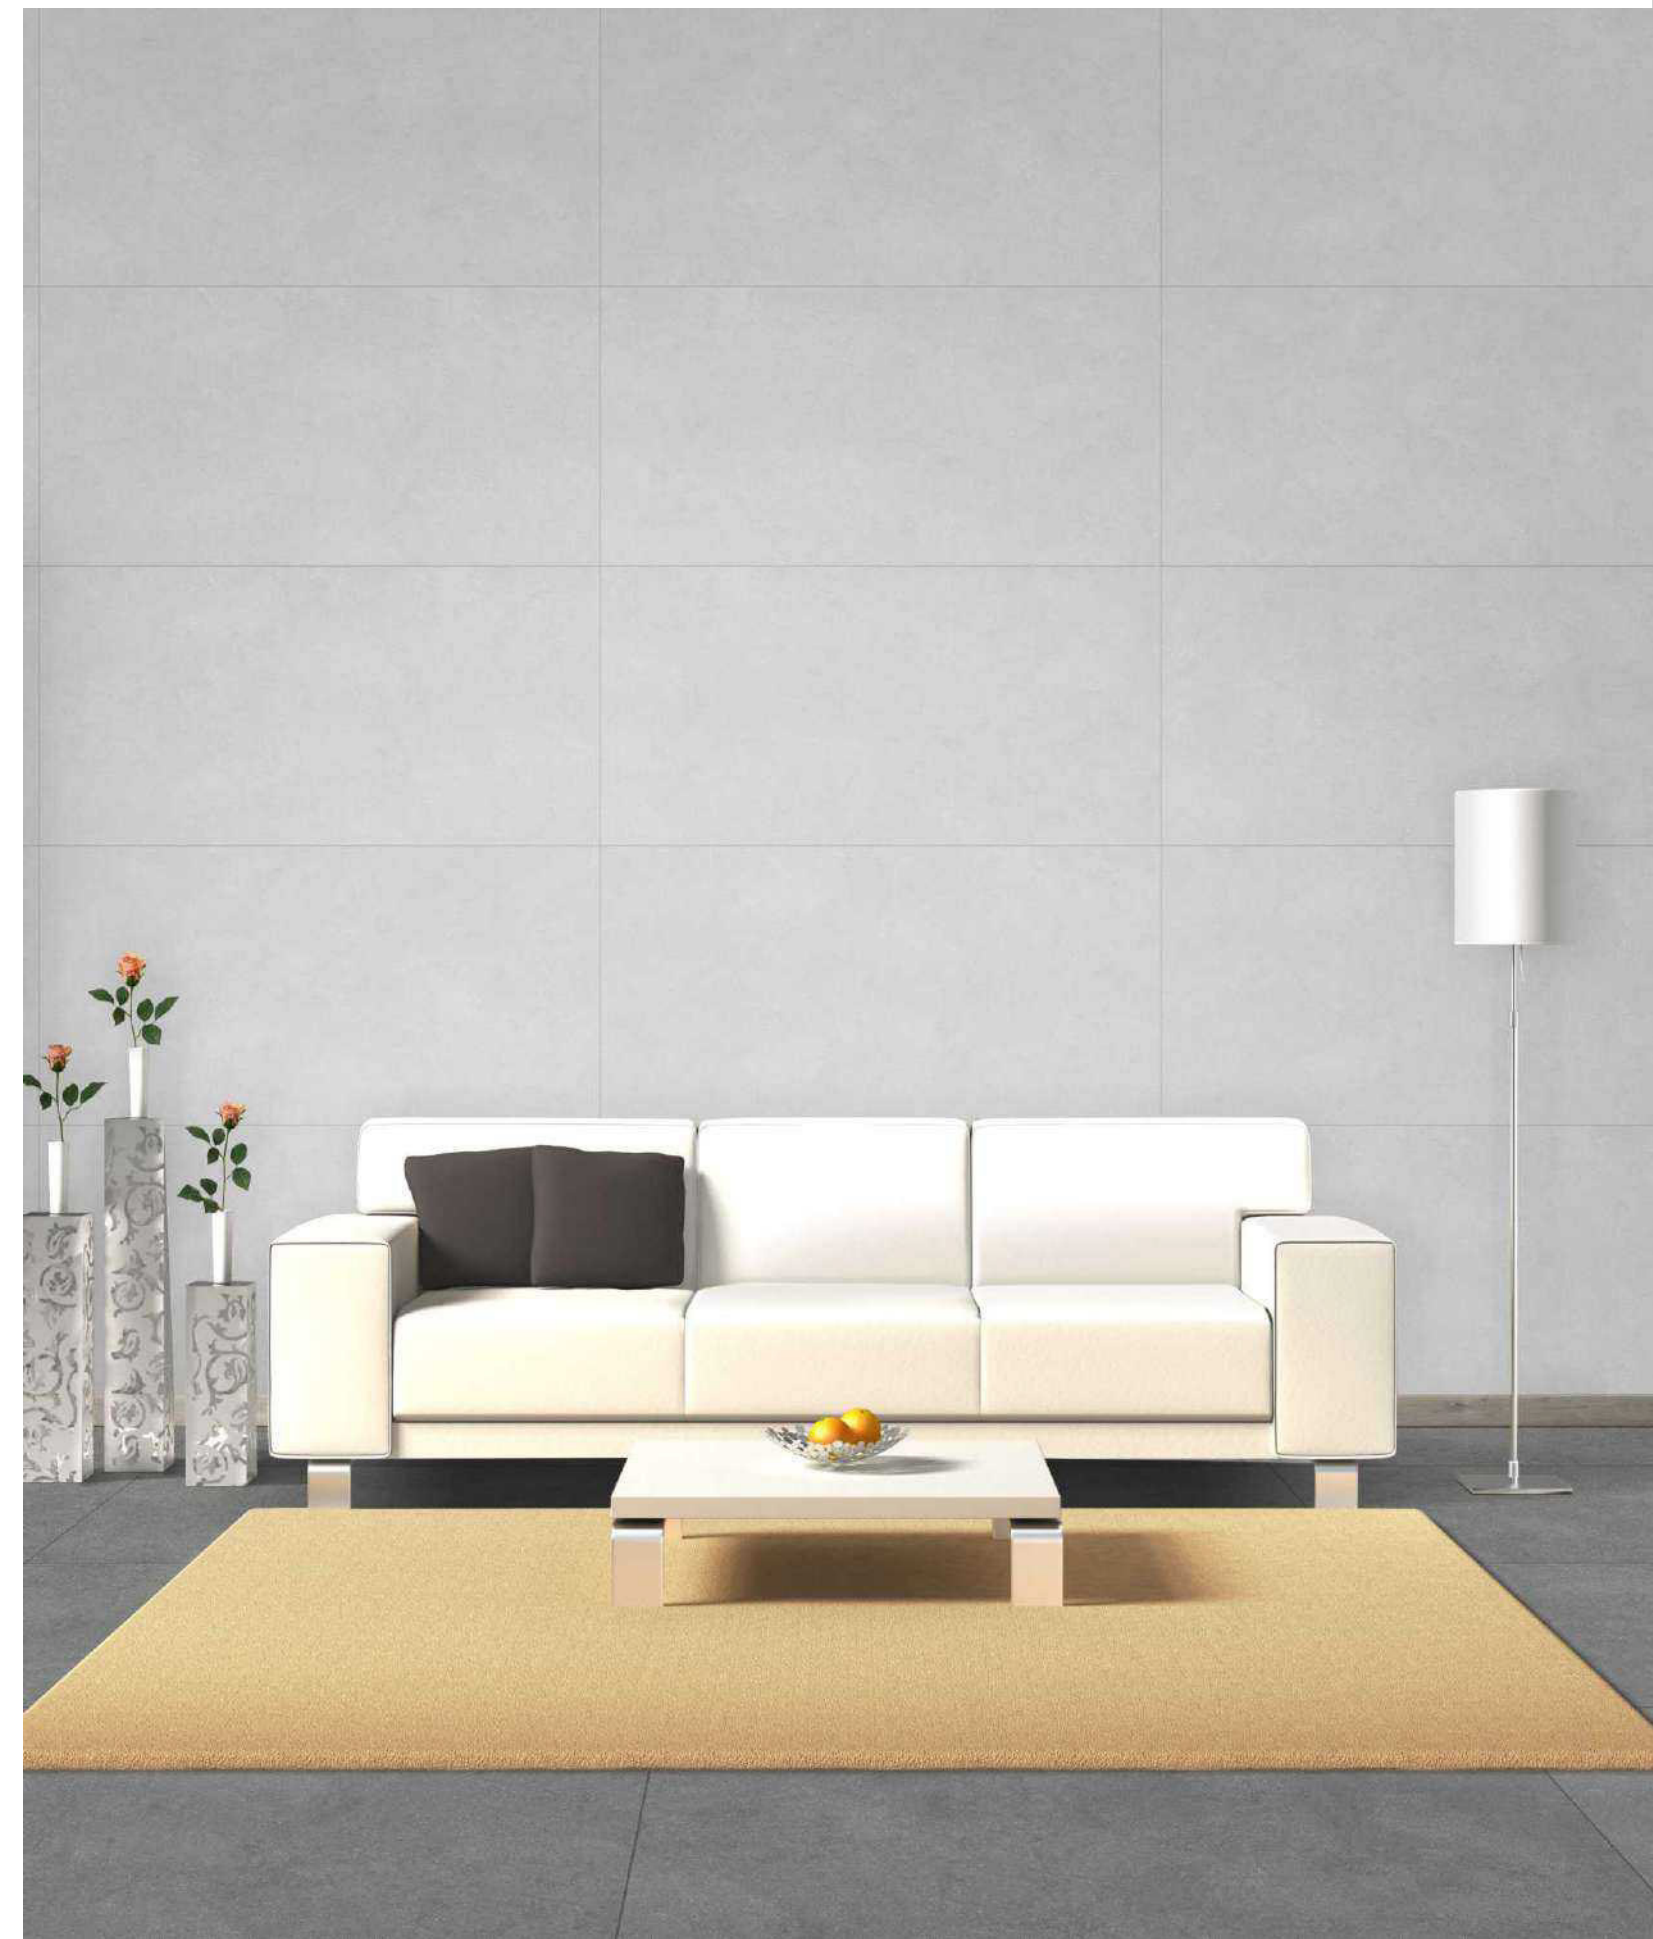

Wall :
Cemento
Bianco