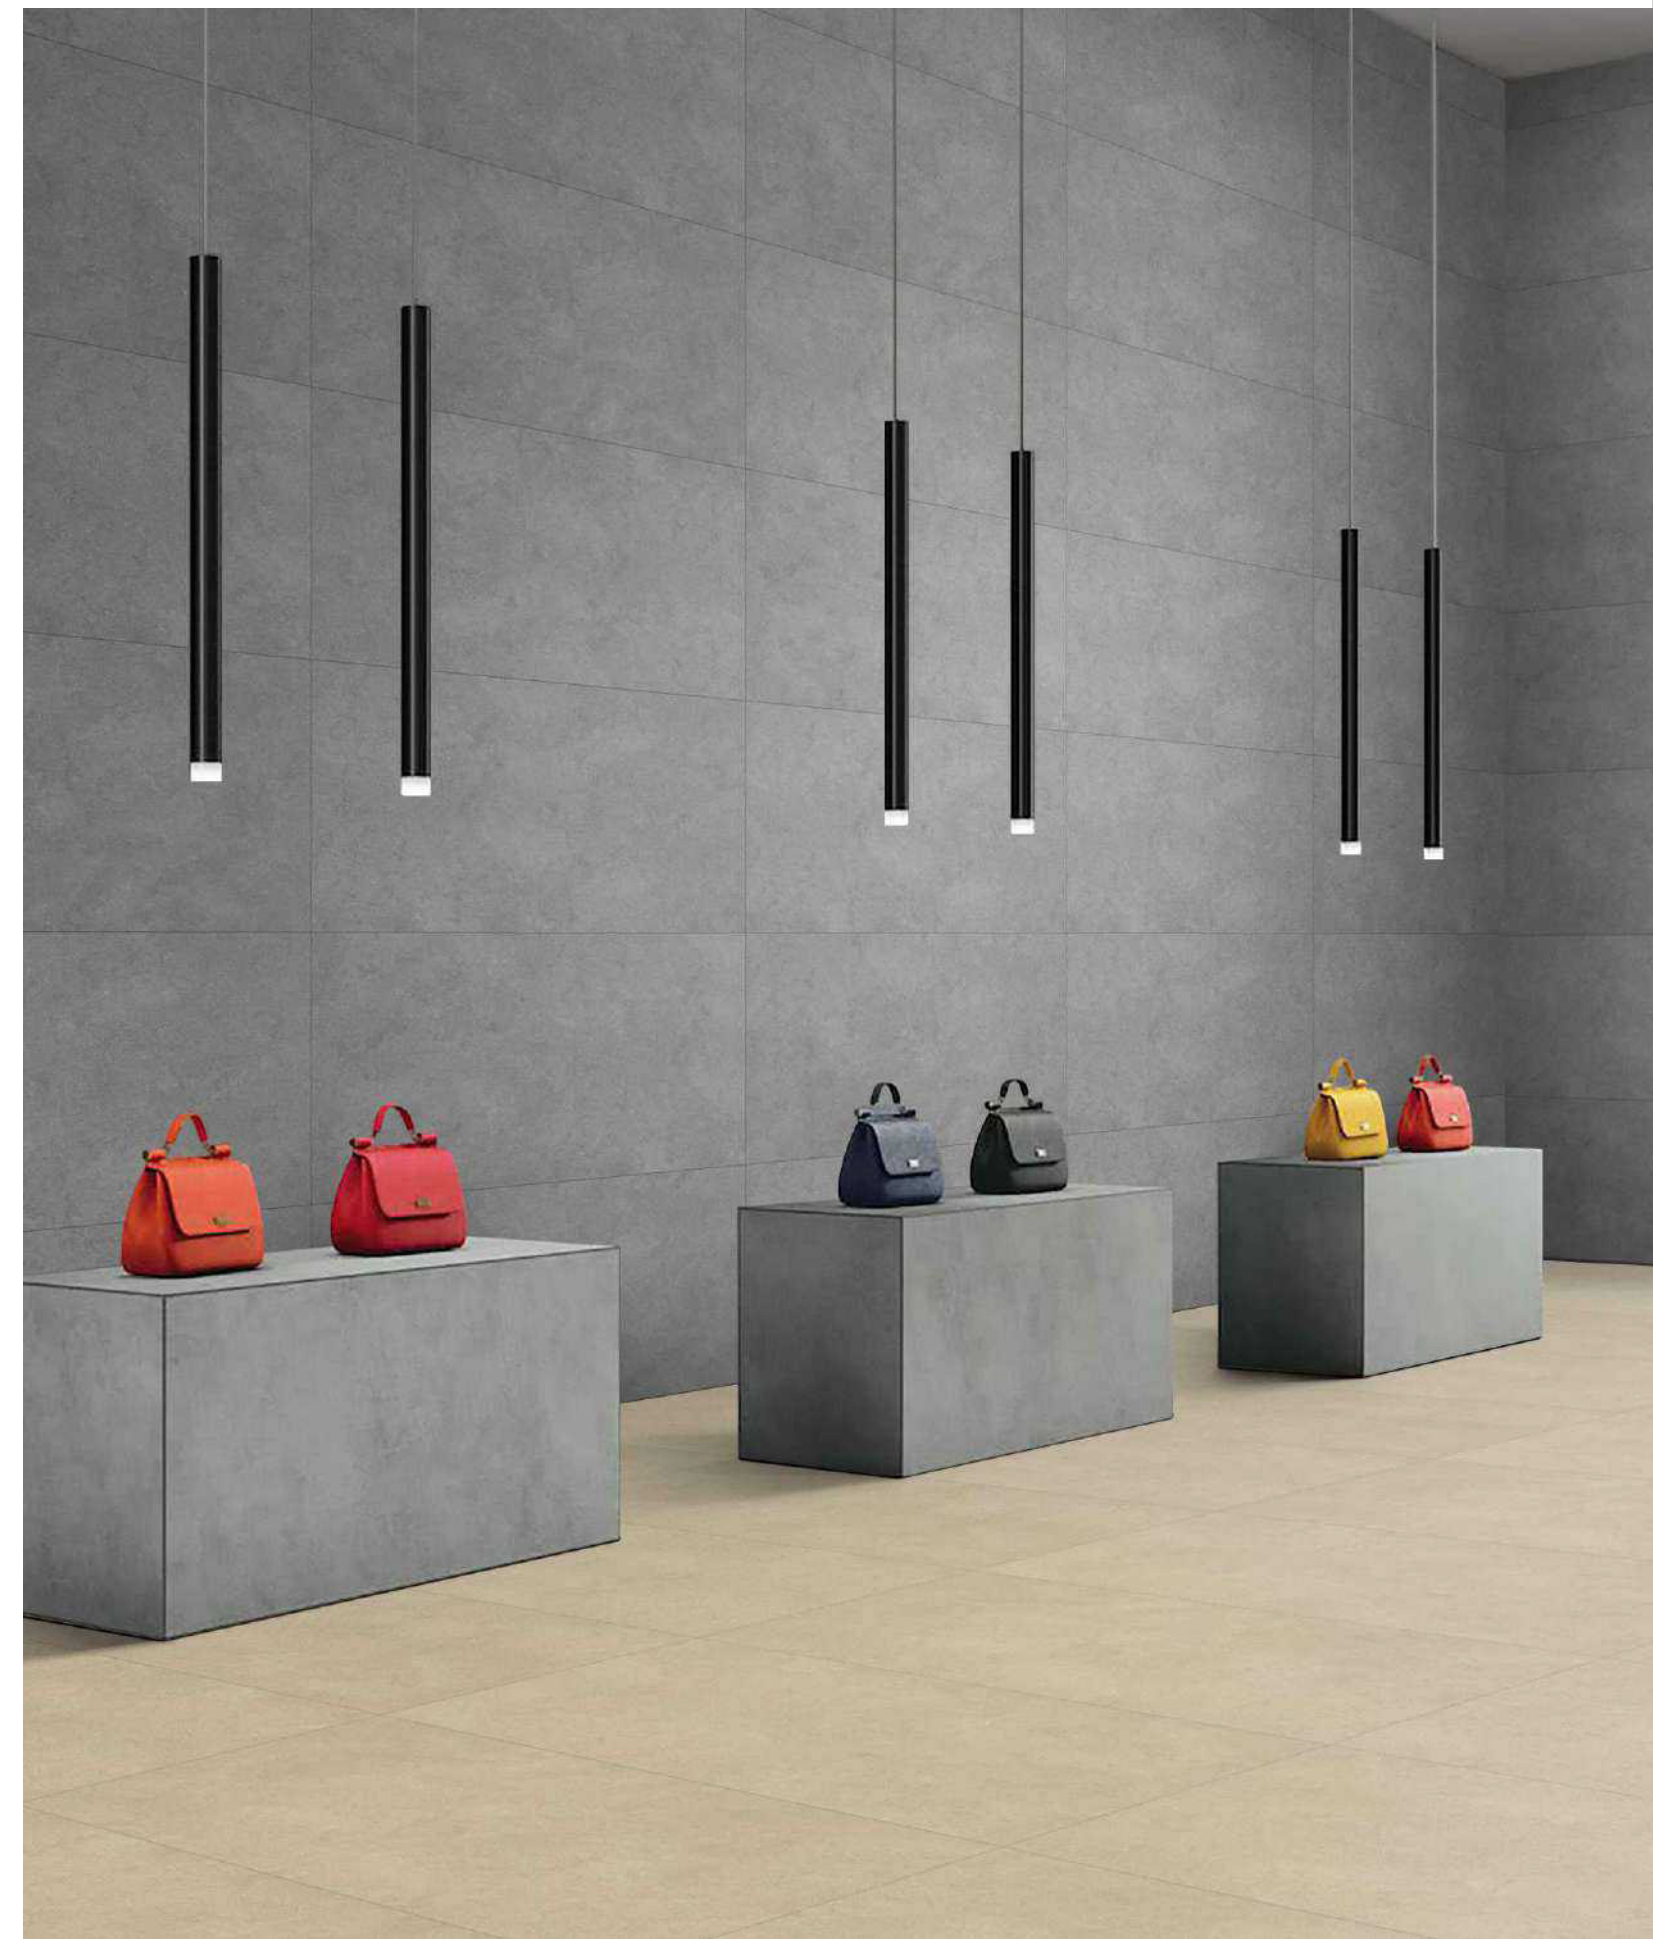

Floor :
Cemento
Ivory

Wall :
Cemento
Nero