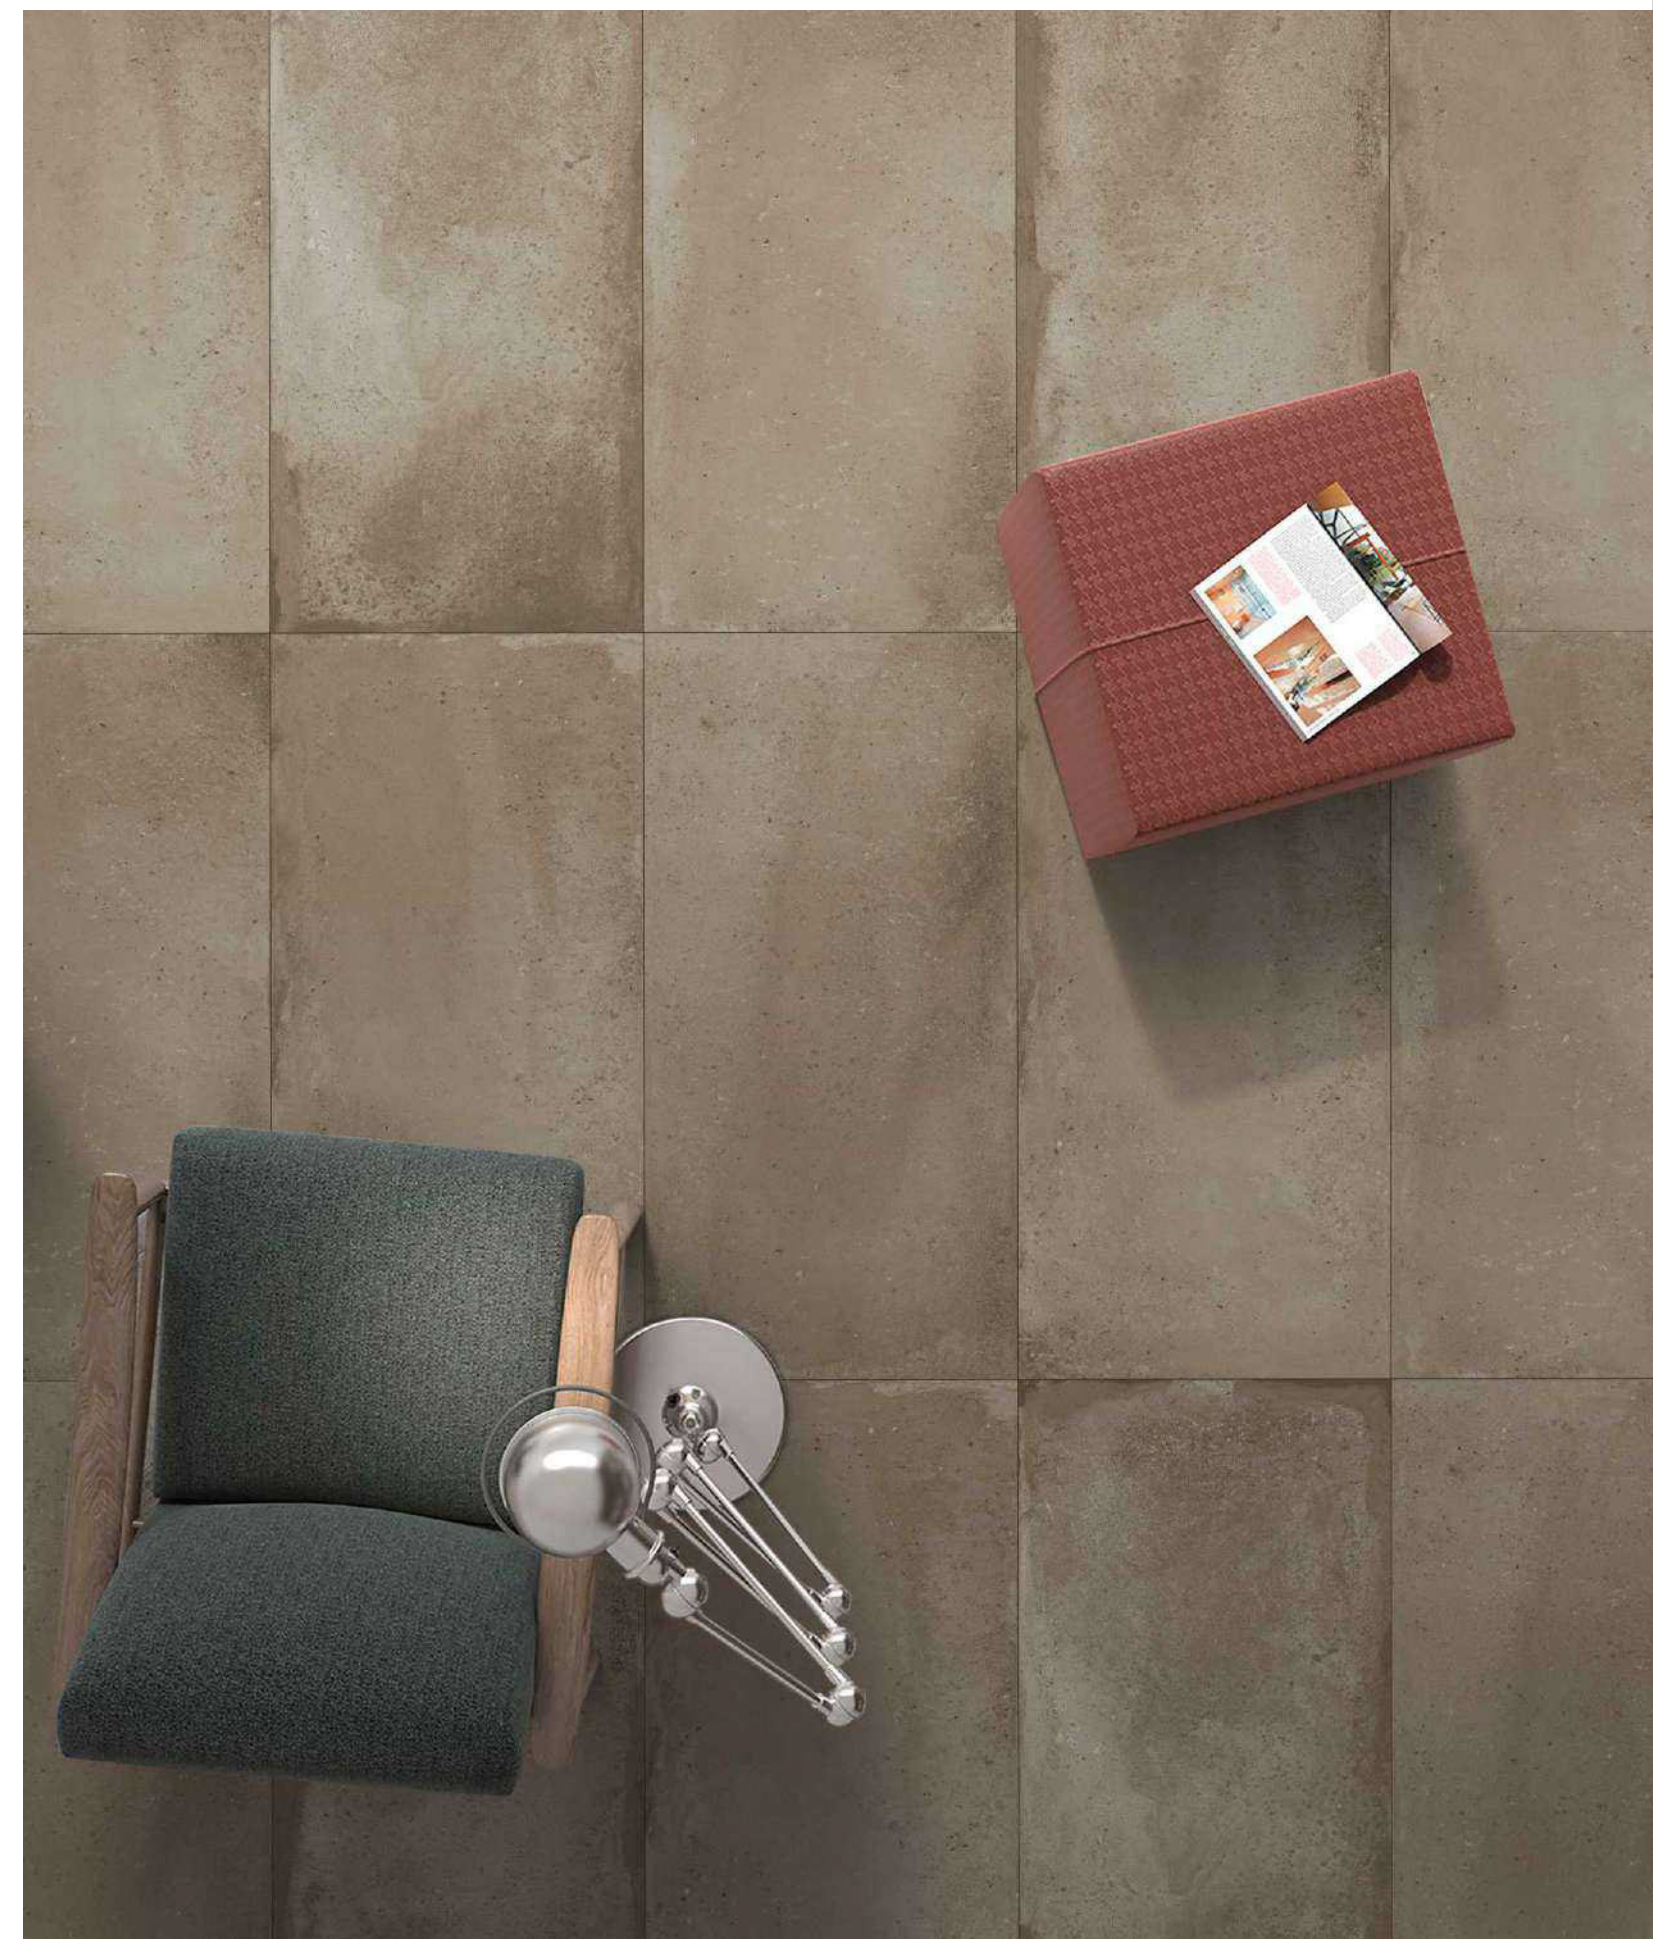

Floor :
Lounge
Nero

LGF[®]
TILES

Lounge Forest

60x120 cm

Matt

Random faces : 5

Floor :
Lounge
Forest

Lounge Ivory